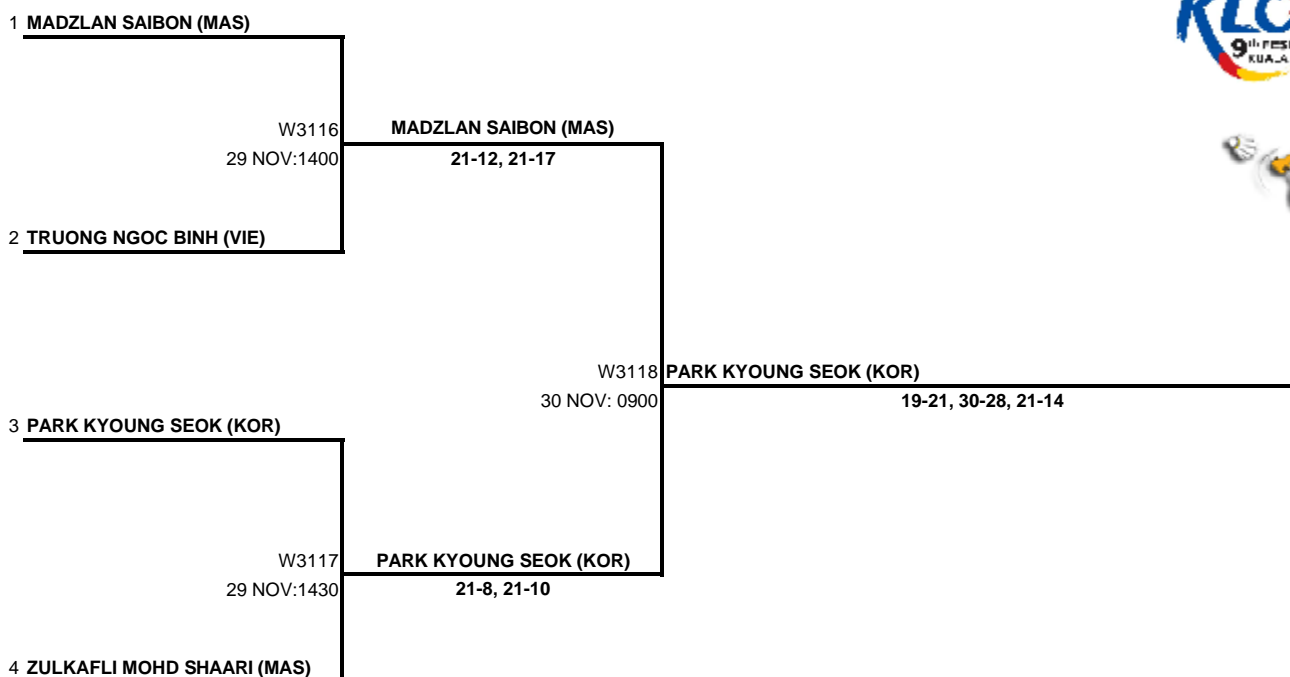

WHEELCHAIR

MEN SINGLES WC 3

WHEELCHAIR

MEN DOUBLES WC 3